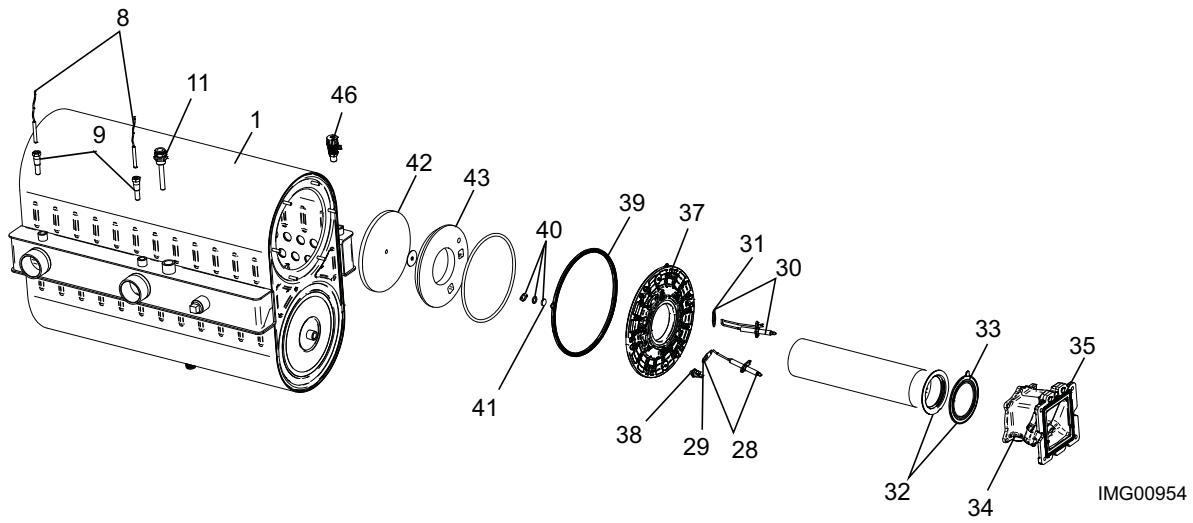

HEAT EXCHANGER ASSEMBLY

GAS TRAIN SB 1000

GAS TRAIN SB 1300, 1500

ITEM NO.	PART NO.	DESCRIPTION	MODEL
HEAT EXCHANGER ASSEMBLY			
1	HEX30000	HEAT EXCHANGER	SBN/L1000
1	HEX30001	HEAT EXCHANGER	SBN/L1300
1	HEX30002	HEAT EXCHANGER	SBN/L1500
CONTROLS			
2	RLY20023	LOW VOLTAGE CONNECTION BOARD	ALL
3	RLY20027	INTEGRATED CONTROL PRIOR TO SERIAL #L09	SBN/L1000
3	RLY20022	INTEGRATED CONTROL PRIOR TO SERIAL #L09	SBN/L1300-1500
3	RLY20056	INTEGRADED CONTROL BEGINNING SERIAL #L09	SBN/L1000
3	RLY20055	INTEGRADED CONTROL BEGINNING SERIAL #L09	SBN/L1300-1500
3	RLY30008	INTEGRATED CONTROL HIGH ALTITUDE PRIOR TO SERIAL #L09	SBN/L1000
3	RLY30007	INTEGRATED CONTROL HIGH ALTITUDE PRIOR TO SERIAL #L09	SBN/L1300-1500
3	RLY30034	INTEGRATED CONTROL HIGH ALTITUDE BEGINNING SERIAL #L09	SBN/L1000
3	RLY30033	INTEGRATED CONTROL HIGH ALTITUDE BEGINNING SERIAL #L09	SBN/L1300-1500
4	RLY30032	LCD DISPLAY PRIOR TO SERIAL L09	ALL
4	RLY30031	LCD DISPLAY BEGINNING SERIAL L09	ALL
5	RLY2085	PUMP RELAY BOARD	ALL
6	RLY2222	1.5HP PUMP RELAY	ALL
7	RLY20020	ECS CONTROL BOARD PRIOR TO SERIAL L09	ALL
7	RLY20054	ECS CONTROL BOARD BEGINNING SERIAL L09	ALL
8	TST2032	INLET/OUTLET SENSOR	ALL
9	TST2044	BULBWELL, INLET/OUTLET SENSOR	ALL
10	HLC2701	MANUAL RESET HIGH LIMIT	ALL
11	TST2306	BULBWELL, HIGH LIMIT	ALL
12	FAN30006	FAN ASSEMBLY PRIOR TO SERIAL C09	SBN/L1000
12	FAN30005	FAN ASSEMBLY BEGINNING SERIAL C09	SBN/L1000
12	FAN3038	FAN ASSEMBLY PRIOR TO SERIAL C09	SBN/L1300-1500
12	FAN30001	FAN ASSEMBLY BEGINNING SERIAL C09	SBN/L1300-1500
13	PRS2054	AIR PRESSURE SWITCH	ALL
13	PRS20018	AIR PRESSURE SWITCH, HIGH ALTITUDE	ALL
14	PRS2046	GAS PRESSURE SWITCH, LOW	ALL
15	PRS2047	GAS PRESSURE SWITCH, HIGH	ALL
16	SWT2006	ON/OFF SWITCH	ALL
17	RLY2105	RELAY, 24VAC	ALL
18	SWT2002	MOMENTARY OFF SWITCH, RED	ALL
19	SWT2003	MOMENTARY OFF SWITCH, BLACK	ALL
20	WTR30000	LOW WATER CUT-OFF, MANUAL RESET	ALL
20	WTR30001	LOW WATER CUT-OFF, AUTO RESET	ALL
-	WTR20011	PROBE, LWCO	ALL
-	WTR20000	BOOT, LWCO	ALL
GAS VALVES			
21	VAL30007	GAS VALVE ASSEMBLY NAT	SBN1000
21	VAL30008	GAS VALVE ASSEMBLY NAT	SBN1300
21	VAL30009	GAS VALVE ASSEMBLY NAT	SBN1500
21	VAL30015	GAS VALVE ASSEMBLY LP	SBL1000
21	VAL30016	GAS VALVE ASSEMBLY LP	SBL1300
21	VAL30017	GAS VALVE ASSEMBLY LP	SBL1500
22	GKT2050	GAS VALVE GASKET	SBN/L1300-1500
23	GAC2028	GAS CUT OFF VALVE 3/4"	SBN/L1000
24	GAC2029	GAS CUT OFF VALVE 1X1	SBN/L1300-1500
25	GKT2081	GASKET, VENTURI	SBN/L1300-1500
26	VAL2951	GAS CUT OFF VALVE 1 1/2"	ALL
27	GKT2080	AIR SHROUD GASKET	SBN/L1000