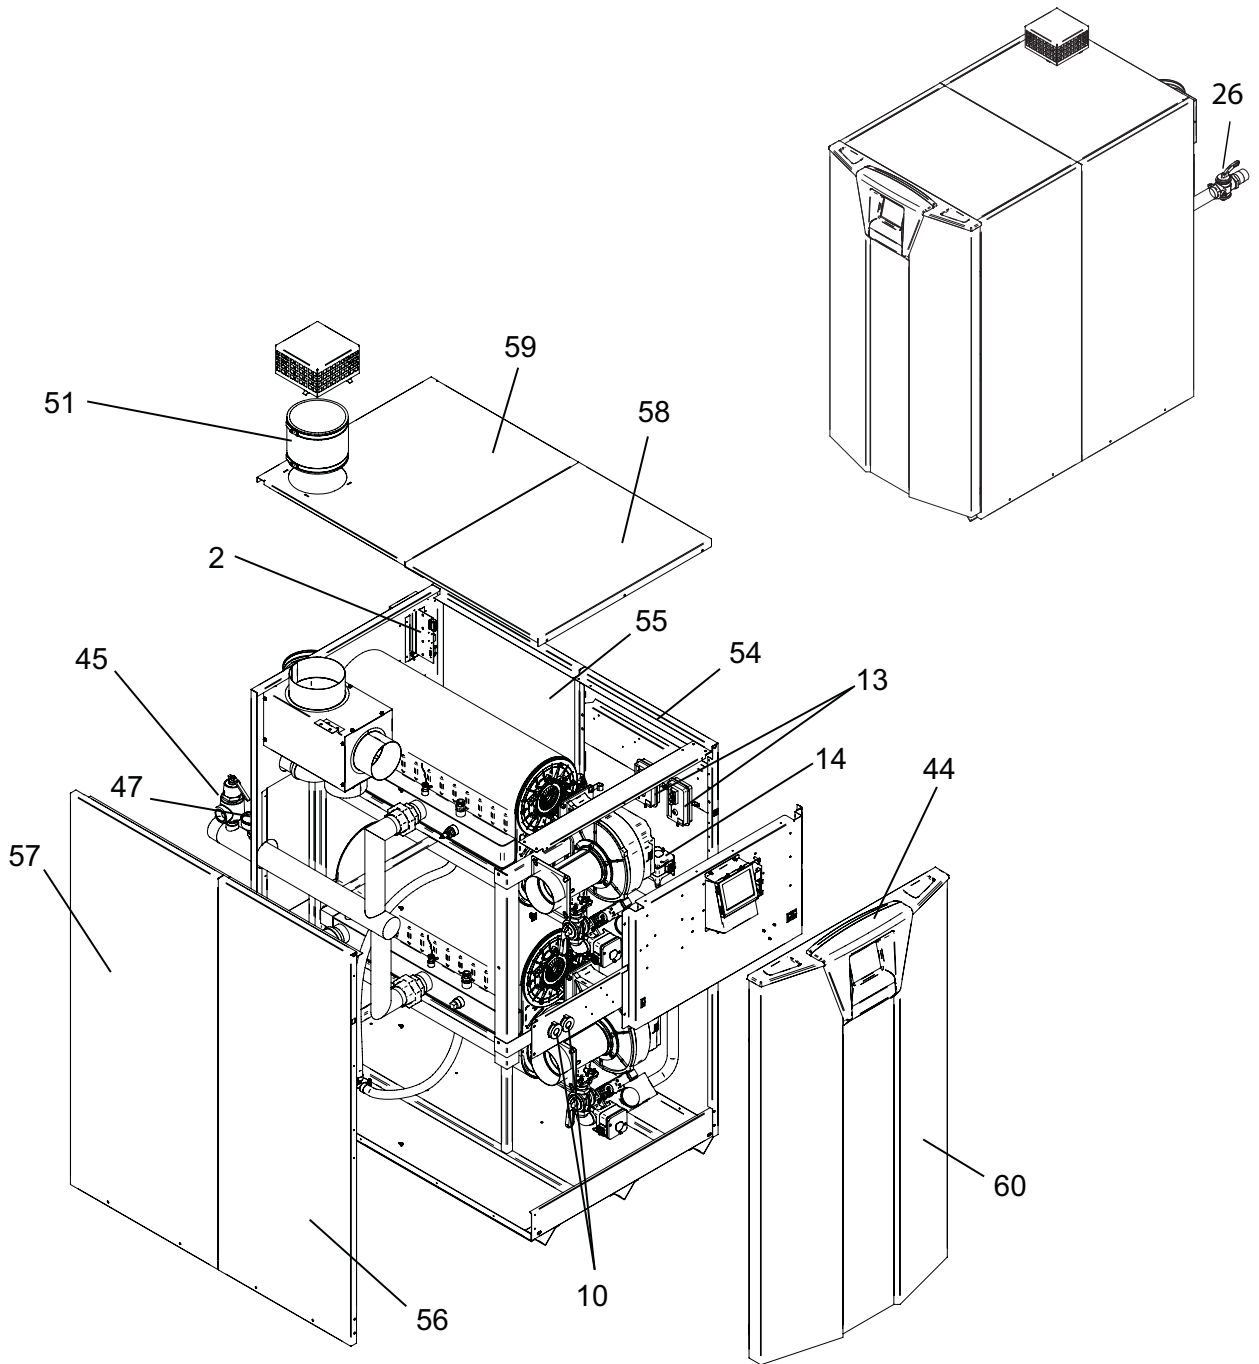

SYNC®
Condensing Boilers
SB 1000 - 1500