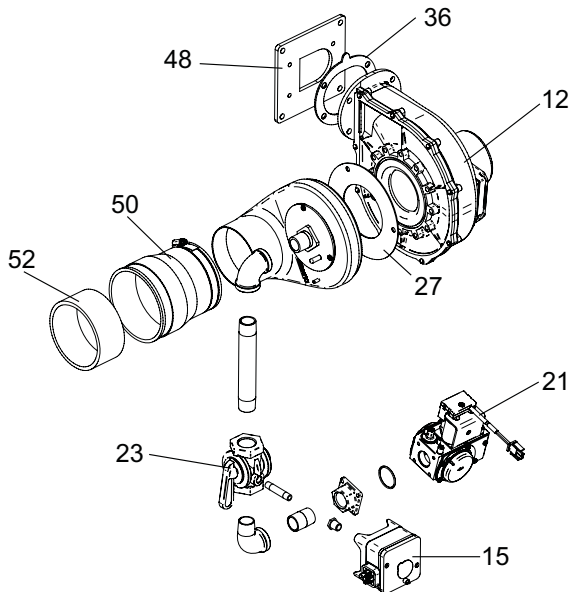

HEAT EXCHANGER ASSEMBLY

GAS TRAIN SB 1000

GAS TRAIN SB 1300, 1500

ITEM NO.	PART NO.	DESCRIPTION	MODEL
HEAT EXCHANGER ASSEMBLY			
1	HEX30000	HEAT EXCHANGER	SBN/L1000
1	HEX30001	HEAT EXCHANGER	SBN/L1300
1	HEX30002	HEAT EXCHANGER	SBN/L1500
CONTROLS			
2	RLY20023	LOW VOLTAGE CONNECTION BOARD	ALL
3	RLY20027	INTEGRATED CONTROL PRIOR TO SERIAL #L09	SBN/L1000
3	RLY20022	INTEGRATED CONTROL PRIOR TO SERIAL #L09	SBN/L1300-1500
3	RLY20056	INTEGRADED CONTROL BEGINNING SERIAL #L09	SBN/L1000
3	RLY20055	INTEGRADED CONTROL BEGINNING SERIAL #L09	SBN/L1300-1500
3	RLY30008	INTEGRATED CONTROL HIGH ALTITUDE PRIOR TO SERIAL #L09	SBN/L1000
3	RLY30007	INTEGRATED CONTROL HIGH ALTITUDE PRIOR TO SERIAL #L09	SBN/L1300-1500
3	RLY30034	INTEGRATED CONTROL HIGH ALTITUDE BEGINNING SERIAL #L09	SBN/L1000
3	RLY30033	INTEGRATED CONTROL HIGH ALTITUDE BEGINNING SERIAL #L09	SBN/L1300-1500
4	RLY30032	LCD DISPLAY PRIOR TO SERIAL L09	ALL
4	RLY30031	LCD DISPLAY BEGINNING SERIAL L09	ALL
5	RLY2085	PUMP RELAY BOARD	ALL
6	RLY2222	1.5HP PUMP RELAY	ALL
7	RLY20020	ECS CONTROL BOARD PRIOR TO SERIAL L09	ALL
7	RLY20054	ECS CONTROL BOARD BEGINNING SERIAL L09	ALL
8	TST2032	INLET/OUTLET SENSOR	ALL
9	TST2044	BULBWELL, INLET/OUTLET SENSOR	ALL
10	HLC2701	MANUAL RESET HIGH LIMIT	ALL
11	TST2306	BULBWELL, HIGH LIMIT	ALL
12	FAN30006	FAN ASSEMBLY PRIOR TO SERIAL C09	SBN/L1000
12	FAN30005	FAN ASSEMBLY BEGINNING SERIAL C09	SBN/L1000
12	FAN3038	FAN ASSEMBLY PRIOR TO SERIAL C09	SBN/L1300-1500
12	FAN30001	FAN ASSEMBLY BEGINNING SERIAL C09	SBN/L1300-1500
13	PRS2054	AIR PRESSURE SWITCH	ALL
13	PRS20018	AIR PRESSURE SWITCH, HIGH ALTITUDE	ALL
14	PRS2046	GAS PRESSURE SWITCH, LOW	ALL
15	PRS2047	GAS PRESSURE SWITCH, HIGH	ALL
16	SWT2006	ON/OFF SWITCH	ALL
17	RLY2105	RELAY, 24VAC	ALL
18	SWT2002	MOMENTARY OFF SWITCH, RED	ALL
19	SWT2003	MOMENTARY OFF SWITCH, BLACK	ALL
20	WTR30000	LOW WATER CUT-OFF, MANUAL RESET	ALL
20	WTR30001	LOW WATER CUT-OFF, AUTO RESET	ALL
-	WTR20011	PROBE, LWCO	ALL
-	WTR20000	BOOT, LWCO	ALL
GAS VALVES			
21	VAL30007	GAS VALVE ASSEMBLY NAT	SBN1000
21	VAL30008	GAS VALVE ASSEMBLY NAT	SBN1300
21	VAL30009	GAS VALVE ASSEMBLY NAT	SBN1500
21	VAL30015	GAS VALVE ASSEMBLY LP	SBL1000
21	VAL30016	GAS VALVE ASSEMBLY LP	SBL1300
21	VAL30017	GAS VALVE ASSEMBLY LP	SBL1500
22	GKT2050	GAS VALVE GASKET	SBN/L1300-1500
23	GAC2028	GAS CUT OFF VALVE 3/4"	SBN/L1000
24	GAC2029	GAS CUT OFF VALVE 1X1	SBN/L1300-1500
25	GKT2081	GASKET, VENTURI	SBN/L1300-1500
26	VAL2951	GAS CUT OFF VALVE 1 1/2"	ALL
27	GKT2080	AIR SHROUD GASKET	SBN/L1000