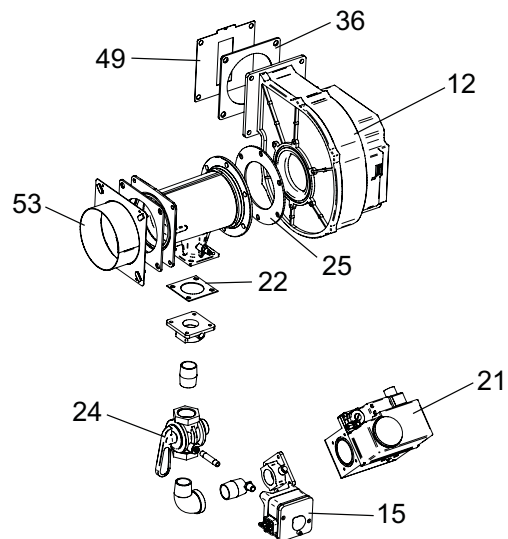

HEAT EXCHANGER ASSEMBLY

GAS TRAIN SB 1000

GAS TRAIN SB 1300, 1500

ITEM NO.	PART NO.	DESCRIPTION	MODEL
HEAT EXCHANGER ASSEMBLY			
1	HEX30000	HEAT EXCHANGER	SBN/L1000
1	HEX30001	HEAT EXCHANGER	SBN/L1300
1	HEX30002	HEAT EXCHANGER	SBN/L1500
CONTROLS			
2	RLY20023	LOW VOLTAGE CONNECTION BOARD	ALL
3	RLY20027	INTEGRATED CONTROL PRIOR TO SERIAL #L09	SBN/L1000
3	RLY20022	INTEGRATED CONTROL PRIOR TO SERIAL #L09	SBN/L1300-1500
3	RLY20056	INTEGRADED CONTROL BEGINNING SERIAL #L09	SBN/L1000
3	RLY20055	INTEGRADED CONTROL BEGINNING SERIAL #L09	SBN/L1300-1500
3	RLY30008	INTEGRATED CONTROL HIGH ALTITUDE PRIOR TO SERIAL #L09	SBN/L1000
3	RLY30007	INTEGRATED CONTROL HIGH ALTITUDE PRIOR TO SERIAL #L09	SBN/L1300-1500
3	RLY30034	INTEGRATED CONTROL HIGH ALTITUDE BEGINNING SERIAL #L09	SBN/L1000
3	RLY30033	INTEGRATED CONTROL HIGH ALTITUDE BEGINNING SERIAL #L09	SBN/L1300-1500
4	RLY30032	LCD DISPLAY PRIOR TO SERIAL L09	ALL
4	RLY30031	LCD DISPLAY BEGINNING SERIAL L09	ALL
5	RLY2085	PUMP RELAY BOARD	ALL
6	RLY2222	1.5HP PUMP RELAY	ALL
7	RLY20020	ECS CONTROL BOARD PRIOR TO SERIAL L09	ALL
7	RLY20054	ECS CONTROL BOARD BEGINNING SERIAL L09	ALL
8	TST2032	INLET/OUTLET SENSOR	ALL
9	TST2044	BULBWELL, INLET/OUTLET SENSOR	ALL
10	HLC2701	MANUAL RESET HIGH LIMIT	ALL
11	TST2306	BULBWELL, HIGH LIMIT	ALL
12	FAN30006	FAN ASSEMBLY PRIOR TO SERIAL C09	SBN/L1000
12	FAN30005	FAN ASSEMBLY BEGINNING SERIAL C09	SBN/L1000
12	FAN3038	FAN ASSEMBLY PRIOR TO SERIAL C09	SBN/L1300-1500
12	FAN30001	FAN ASSEMBLY BEGINNING SERIAL C09	SBN/L1300-1500
13	PRS2054	AIR PRESSURE SWITCH	ALL
13	PRS20018	AIR PRESSURE SWITCH, HIGH ALTITUDE	ALL
14	PRS2046	GAS PRESSURE SWITCH, LOW	ALL
15	PRS2047	GAS PRESSURE SWITCH, HIGH	ALL
16	SWT2006	ON/OFF SWITCH	ALL
17	RLY2105	RELAY, 24VAC	ALL
18	SWT2002	MOMENTARY OFF SWITCH, RED	ALL
19	SWT2003	MOMENTARY OFF SWITCH, BLACK	ALL
20	WTR30000	LOW WATER CUT-OFF, MANUAL RESET	ALL
20	WTR30001	LOW WATER CUT-OFF, AUTO RESET	ALL
-	WTR20011	PROBE, LWCO	ALL
-	WTR20000	BOOT, LWCO	ALL
GAS VALVES			
21	VAL30007	GAS VALVE ASSEMBLY NAT	SBN1000
21	VAL30008	GAS VALVE ASSEMBLY NAT	SBN1300
21	VAL30009	GAS VALVE ASSEMBLY NAT	SBN1500
21	VAL30015	GAS VALVE ASSEMBLY LP	SBL1000
21	VAL30016	GAS VALVE ASSEMBLY LP	SBL1300
21	VAL30017	GAS VALVE ASSEMBLY LP	SBL1500
22	GKT2050	GAS VALVE GASKET	SBN/L1300-1500
23	GAC2028	GAS CUT OFF VALVE 3/4"	SBN/L1000
24	GAC2029	GAS CUT OFF VALVE 1X1	SBN/L1300-1500
25	GKT2081	GASKET, VENTURI	SBN/L1300-1500
26	VAL2951	GAS CUT OFF VALVE 1 1/2"	ALL
27	GKT2080	AIR SHROUD GASKET	SBN/L1000