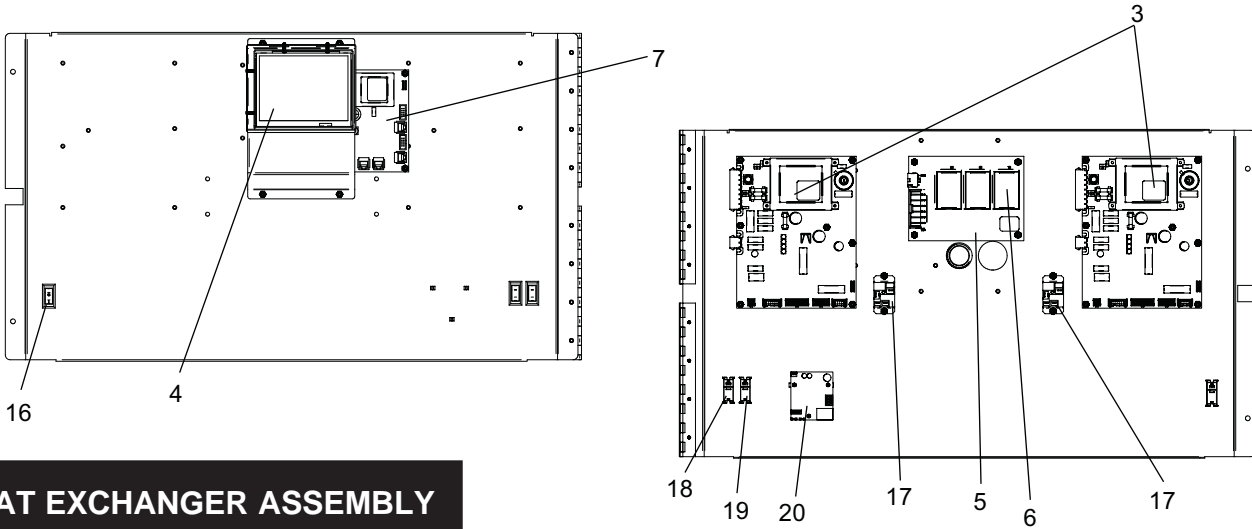

HEAT EXCHANGER ASSEMBLY

GAS TRAIN SB 1000

GAS TRAIN SB 1300, 1500

ITEM NO.	PART NO.	DESCRIPTION	MODEL
HEAT EXCHANGER ASSEMBLY			
1	HEX30000	HEAT EXCHANGER	SBN/L1000
1	HEX30001	HEAT EXCHANGER	SBN/L1300
1	HEX30002	HEAT EXCHANGER	SBN/L1500
CONTROLS			
2	RLY20023	LOW VOLTAGE CONNECTION BOARD	ALL
3	RLY20027	INTEGRATED CONTROL PRIOR TO SERIAL #L09	SBN/L1000
3	RLY20022	INTEGRATED CONTROL PRIOR TO SERIAL #L09	SBN/L1300-1500
3	RLY20056	INTEGRADED CONTROL BEGINNING SERIAL #L09	SBN/L1000
3	RLY20055	INTEGRADED CONTROL BEGINNING SERIAL #L09	SBN/L1300-1500
3	RLY30008	INTEGRATED CONTROL HIGH ALTITUDE PRIOR TO SERIAL #L09	SBN/L1000
3	RLY30007	INTEGRATED CONTROL HIGH ALTITUDE PRIOR TO SERIAL #L09	SBN/L1300-1500
3	RLY30034	INTEGRATED CONTROL HIGH ALTITUDE BEGINNING SERIAL #L09	SBN/L1000
3	RLY30033	INTEGRATED CONTROL HIGH ALTITUDE BEGINNING SERIAL #L09	SBN/L1300-1500
4	RLY30032	LCD DISPLAY PRIOR TO SERIAL L09	ALL
4	RLY30031	LCD DISPLAY BEGINNING SERIAL L09	ALL
5	RLY2085	PUMP RELAY BOARD	ALL
6	RLY2222	1.5HP PUMP RELAY	ALL
7	RLY20020	ECS CONTROL BOARD PRIOR TO SERIAL L09	ALL
7	RLY20054	ECS CONTROL BOARD BEGINNING SERIAL L09	ALL
8	TST2032	INLET/OUTLET SENSOR	ALL
9	TST2044	BULBWELL, INLET/OUTLET SENSOR	ALL
10	HLC2701	MANUAL RESET HIGH LIMIT	ALL
11	TST2306	BULBWELL, HIGH LIMIT	ALL
12	FAN30006	FAN ASSEMBLY PRIOR TO SERIAL C09	SBN/L1000
12	FAN30005	FAN ASSEMBLY BEGINNING SERIAL C09	SBN/L1000
12	FAN3038	FAN ASSEMBLY PRIOR TO SERIAL C09	SBN/L1300-1500
12	FAN30001	FAN ASSEMBLY BEGINNING SERIAL C09	SBN/L1300-1500
13	PRS2054	AIR PRESSURE SWITCH	ALL
13	PRS20018	AIR PRESSURE SWITCH, HIGH ALTITUDE	ALL
14	PRS2046	GAS PRESSURE SWITCH, LOW	ALL
15	PRS2047	GAS PRESSURE SWITCH, HIGH	ALL
16	SWT2006	ON/OFF SWITCH	ALL
17	RLY2105	RELAY, 24VAC	ALL
18	SWT2002	MOMENTARY OFF SWITCH, RED	ALL
19	SWT2003	MOMENTARY OFF SWITCH, BLACK	ALL
20	WTR30000	LOW WATER CUT-OFF, MANUAL RESET	ALL
20	WTR30001	LOW WATER CUT-OFF, AUTO RESET	ALL
-	WTR20011	PROBE, LWCO	ALL
-	WTR20000	BOOT, LWCO	ALL
GAS VALVES			
21	VAL30007	GAS VALVE ASSEMBLY NAT	SBN1000
21	VAL30008	GAS VALVE ASSEMBLY NAT	SBN1300
21	VAL30009	GAS VALVE ASSEMBLY NAT	SBN1500
21	VAL30015	GAS VALVE ASSEMBLY LP	SBL1000
21	VAL30016	GAS VALVE ASSEMBLY LP	SBL1300
21	VAL30017	GAS VALVE ASSEMBLY LP	SBL1500
22	GKT2050	GAS VALVE GASKET	SBN/L1300-1500
23	GAC2028	GAS CUT OFF VALVE 3/4"	SBN/L1000
24	GAC2029	GAS CUT OFF VALVE 1X1	SBN/L1300-1500
25	GKT2081	GASKET, VENTURI	SBN/L1300-1500
26	VAL2951	GAS CUT OFF VALVE 1 1/2"	ALL
27	GKT2080	AIR SHROUD GASKET	SBN/L1000