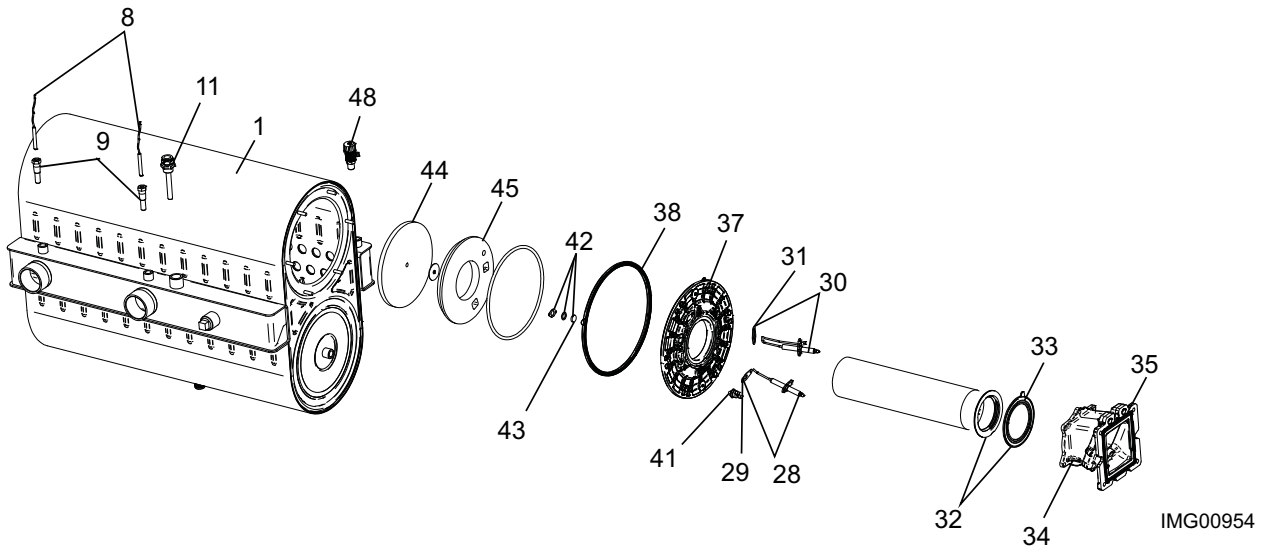

CONTROL PANEL ASSEMBLY

HEAT EXCHANGER ASSEMBLY

GAS TRAIN XPN 1.0

GAS TRAIN XPN 1.3, 1.5

ITEM NO.	PART NO.	DESCRIPTION	MODEL
HEAT EXCHANGER ASSEMBLY			
1	HEX30000	HEAT EXCHANGER	XP/N/L1000
1	HEX30001	HEAT EXCHANGER	XP/N/L1300
1	HEX30002	HEAT EXCHANGER	XP/N/L1500
CONTROLS			
2	RLY20023	LOW VOLTAGE CONNECTION BOARD	ALL
3	RLY30089	INTEGRADED CONTROL	XP/N/L1000
3	RLY30091	INTEGRADED CONTROL	XP/N/L1300-1500
3	RLY30090	INTEGRADED CONTROL HIGH ALTITUDE	XP/N/L1000
3	RLY30092	INTEGRADED CONTROL HIGH ALTITUDE	XP/N/L1300-1500
4	RLY30031	LCD DISPLAY	ALL
5	RLY2085	PUMP RELAY BOARD	ALL
6	RLY2222	1.5HP PUMP RELAY	ALL
7	RLY20054	ECS CONTROL BOARD	ALL
8	TST2032	INLET/OUTLET SENSOR	ALL
9	TST2044	BULB WELL, INLET/OUTLET SENSOR	ALL
10	HLC2701	MANUAL RESET HIGH LIMIT	ALL
11	TST2306	BULB WELL, HIGH LIMIT	ALL
12	FAN30005	FAN ASSEMBLY	XP/N/L1000
12	FAN30001	FAN ASSEMBLY	XP/N/L1300-1500
13	PRS2054	AIR PRESSURE SWITCH	ALL
13	PRS20018	AIR PRESSURE SWITCH, HIGH ALTITUDE	ALL
14	PRS2046	GAS PRESSURE SWITCH, LOW	ALL
15	PRS2047	GAS PRESSURE SWITCH, HIGH	ALL
16	SWT2006	ON/OFF SWITCH	ALL
17	RLY2105	RELAY, 24VAC	ALL
18	SWT2002	MOMENTARY OFF SWITCH, RED	ALL
19	SWT2003	MOMENTARY OFF SWITCH, BLACK	ALL
20	WTR30000	LOW WATER CUT-OFF, MANUAL RESET	ALL
20	WTR30001	LOW WATER CUT-OFF, AUTO RESET	ALL
-	WTR20011	PROBE, LWCO	ALL
-	WTR20000	BOOT, LWCO	ALL
GAS VALVES			
21	VAL30007	GAS VALVE ASSEMBLY NAT	XP/N1000
21	VAL30008	GAS VALVE ASSEMBLY NAT	XP/N1300
21	VAL30009	GAS VALVE ASSEMBLY NAT	XP/N1500
21	VAL30015	GAS VALVE ASSEMBLY LP	XPL1000
21	VAL30016	GAS VALVE ASSEMBLY LP	XPL1300
21	VAL30017	GAS VALVE ASSEMBLY LP	XPL1500
22	GKT2050	GAS VALVE GASKET	XP/N/L1300-1500
23	GAC2028	GAS CUT OFF VALVE 3/4"	XP/N/L1000
24	GAC2029	GAS CUT OFF VALVE 1X1	XP/N/L1300-1500
25	GKT2081	GASKET, VENTURI	XP/N/L1300-1500
26	VAL2951	GAS CUT OFF VALVE 1 1/2"	ALL
27	GKT2080	AIR SHROUD GASKET	XP/N/L1000
PILOT & BURNER ASSEMBLIES			
28	PLT3023	FLAME SENSOR W/ GASKET	ALL
29	GKT2450	GASKET, FLAME SENSOR	ALL
30	PLT30000	IGNITOR W/ GASKET	ALL
31	GKT2449	GASKET, IGNITOR	ALL
32	BNR30000	BURNER W/ GASKET	XP/N/L1000
32	BNR30001	BURNER W/ GASKET	XP/N/L1300
32	BNR30002	BURNER W/ GASKET	XP/N/L1500
33	GKT2062	GASKET, BURNER	ALL
34	WTR20001	FLAPPER VALVE ASSEMBLY & STABILATOR	ALL
35	GKT20012	GASKET, FLAPPER VALVE	ALL