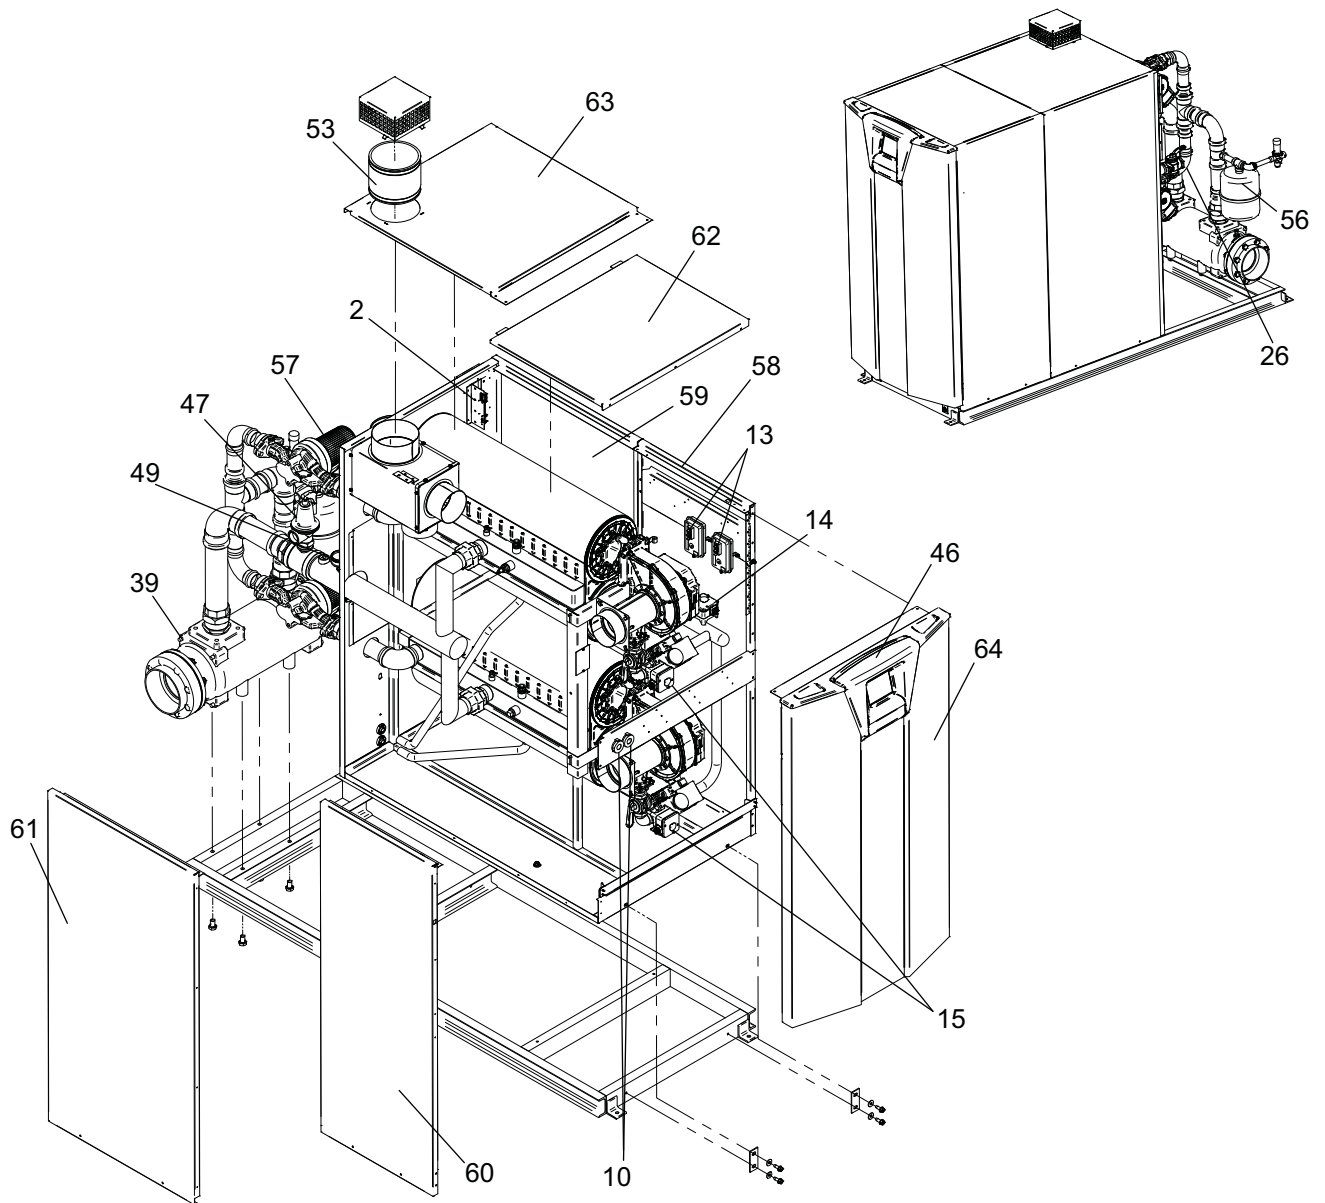

CONTROL PANEL ASSEMBLY

HEAT EXCHANGER ASSEMBLY

GAS TRAIN XPN 1.0

GAS TRAIN XPN 1.3, 1.5

ITEM NO.	PART NO.	DESCRIPTION	MODEL
HEAT EXCHANGER ASSEMBLY			
1	HEX30000	HEAT EXCHANGER	XP/N/L1000
1	HEX30001	HEAT EXCHANGER	XP/N/L1300
1	HEX30002	HEAT EXCHANGER	XP/N/L1500
CONTROLS			
2	RLY20023	LOW VOLTAGE CONNECTION BOARD	ALL
3	RLY30089	INTEGRADED CONTROL	XP/N/L1000
3	RLY30091	INTEGRADED CONTROL	XP/N/L1300-1500
3	RLY30090	INTEGRADED CONTROL HIGH ALTITUDE	XP/N/L1000
3	RLY30092	INTEGRADED CONTROL HIGH ALTITUDE	XP/N/L1300-1500
4	RLY30031	LCD DISPLAY	ALL
5	RLY2085	PUMP RELAY BOARD	ALL
6	RLY2222	1.5HP PUMP RELAY	ALL
7	RLY20054	ECS CONTROL BOARD	ALL
8	TST2032	INLET/OUTLET SENSOR	ALL
9	TST2044	BULB WELL, INLET/OUTLET SENSOR	ALL
10	HLC2701	MANUAL RESET HIGH LIMIT	ALL
11	TST2306	BULB WELL, HIGH LIMIT	ALL
12	FAN30005	FAN ASSEMBLY	XP/N/L1000
12	FAN30001	FAN ASSEMBLY	XP/N/L1300-1500
13	PRS2054	AIR PRESSURE SWITCH	ALL
13	PRS20018	AIR PRESSURE SWITCH, HIGH ALTITUDE	ALL
14	PRS2046	GAS PRESSURE SWITCH, LOW	ALL
15	PRS2047	GAS PRESSURE SWITCH, HIGH	ALL
16	SWT2006	ON/OFF SWITCH	ALL
17	RLY2105	RELAY, 24VAC	ALL
18	SWT2002	MOMENTARY OFF SWITCH, RED	ALL
19	SWT2003	MOMENTARY OFF SWITCH, BLACK	ALL
20	WTR30000	LOW WATER CUT-OFF, MANUAL RESET	ALL
20	WTR30001	LOW WATER CUT-OFF, AUTO RESET	ALL
-	WTR20011	PROBE, LWCO	ALL
-	WTR20000	BOOT, LWCO	ALL
GAS VALVES			
21	VAL30007	GAS VALVE ASSEMBLY NAT	XP/N1000
21	VAL30008	GAS VALVE ASSEMBLY NAT	XP/N1300
21	VAL30009	GAS VALVE ASSEMBLY NAT	XP/N1500
21	VAL30015	GAS VALVE ASSEMBLY LP	XPL1000
21	VAL30016	GAS VALVE ASSEMBLY LP	XPL1300
21	VAL30017	GAS VALVE ASSEMBLY LP	XPL1500
22	GKT2050	GAS VALVE GASKET	XP/N/L1300-1500
23	GAC2028	GAS CUT OFF VALVE 3/4"	XP/N/L1000
24	GAC2029	GAS CUT OFF VALVE 1X1	XP/N/L1300-1500
25	GKT2081	GASKET, VENTURI	XP/N/L1300-1500
26	VAL2951	GAS CUT OFF VALVE 1 1/2"	ALL
27	GKT2080	AIR SHROUD GASKET	XP/N/L1000
PILOT & BURNER ASSEMBLIES			
28	PLT3023	FLAME SENSOR W/ GASKET	ALL
29	GKT2450	GASKET, FLAME SENSOR	ALL
30	PLT30000	IGNITOR W/ GASKET	ALL
31	GKT2449	GASKET, IGNITOR	ALL
32	BNR30000	BURNER W/ GASKET	XP/N/L1000
32	BNR30001	BURNER W/ GASKET	XP/N/L1300
32	BNR30002	BURNER W/ GASKET	XP/N/L1500
33	GKT2062	GASKET, BURNER	ALL
34	WTR20001	FLAPPER VALVE ASSEMBLY & STABILATOR	ALL
35	GKT20012	GASKET, FLAPPER VALVE	ALL