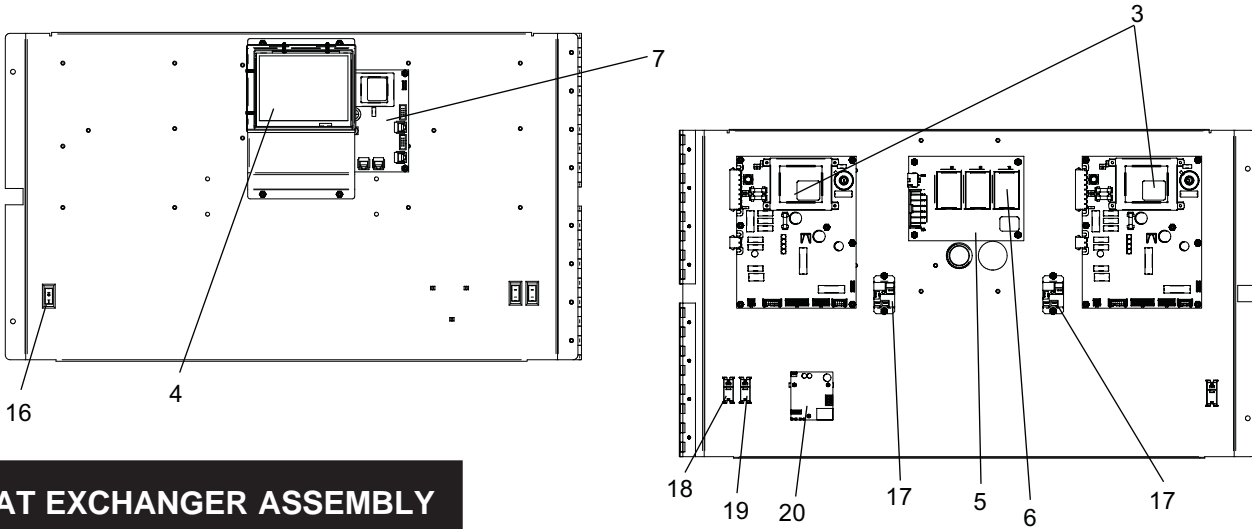

CONTROL PANEL ASSEMBLY

HEAT EXCHANGER ASSEMBLY

GAS TRAIN XPN 1.0

GAS TRAIN XPN 1.3, 1.5

ITEM NO.	PART NO.	DESCRIPTION	MODEL
HEAT EXCHANGER ASSEMBLY			
1	HEX30000	HEAT EXCHANGER	XP/N/L1000
1	HEX30001	HEAT EXCHANGER	XP/N/L1300
1	HEX30002	HEAT EXCHANGER	XP/N/L1500
CONTROLS			
2	RLY20023	LOW VOLTAGE CONNECTION BOARD	ALL
3	RLY30089	INTEGRADED CONTROL	XP/N/L1000
3	RLY30091	INTEGRADED CONTROL	XP/N/L1300-1500
3	RLY30090	INTEGRADED CONTROL HIGH ALTITUDE	XP/N/L1000
3	RLY30092	INTEGRADED CONTROL HIGH ALTITUDE	XP/N/L1300-1500
4	RLY30031	LCD DISPLAY	ALL
5	RLY2085	PUMP RELAY BOARD	ALL
6	RLY2222	1.5HP PUMP RELAY	ALL
7	RLY20054	ECS CONTROL BOARD	ALL
8	TST2032	INLET/OUTLET SENSOR	ALL
9	TST2044	BULB WELL, INLET/OUTLET SENSOR	ALL
10	HLC2701	MANUAL RESET HIGH LIMIT	ALL
11	TST2306	BULB WELL, HIGH LIMIT	ALL
12	FAN30005	FAN ASSEMBLY	XP/N/L1000
12	FAN30001	FAN ASSEMBLY	XP/N/L1300-1500
13	PRS2054	AIR PRESSURE SWITCH	ALL
13	PRS20018	AIR PRESSURE SWITCH, HIGH ALTITUDE	ALL
14	PRS2046	GAS PRESSURE SWITCH, LOW	ALL
15	PRS2047	GAS PRESSURE SWITCH, HIGH	ALL
16	SWT2006	ON/OFF SWITCH	ALL
17	RLY2105	RELAY, 24VAC	ALL
18	SWT2002	MOMENTARY OFF SWITCH, RED	ALL
19	SWT2003	MOMENTARY OFF SWITCH, BLACK	ALL
20	WTR30000	LOW WATER CUT-OFF, MANUAL RESET	ALL
20	WTR30001	LOW WATER CUT-OFF, AUTO RESET	ALL
-	WTR20011	PROBE, LWCO	ALL
-	WTR20000	BOOT, LWCO	ALL
GAS VALVES			
21	VAL30007	GAS VALVE ASSEMBLY NAT	XP/N1000
21	VAL30008	GAS VALVE ASSEMBLY NAT	XP/N1300
21	VAL30009	GAS VALVE ASSEMBLY NAT	XP/N1500
21	VAL30015	GAS VALVE ASSEMBLY LP	XPL1000
21	VAL30016	GAS VALVE ASSEMBLY LP	XPL1300
21	VAL30017	GAS VALVE ASSEMBLY LP	XPL1500
22	GKT2050	GAS VALVE GASKET	XP/N/L1300-1500
23	GAC2028	GAS CUT OFF VALVE 3/4"	XP/N/L1000
24	GAC2029	GAS CUT OFF VALVE 1X1	XP/N/L1300-1500
25	GKT2081	GASKET, VENTURI	XP/N/L1300-1500
26	VAL2951	GAS CUT OFF VALVE 1 1/2"	ALL
27	GKT2080	AIR SHROUD GASKET	XP/N/L1000
PILOT & BURNER ASSEMBLIES			
28	PLT3023	FLAME SENSOR W/ GASKET	ALL
29	GKT2450	GASKET, FLAME SENSOR	ALL
30	PLT30000	IGNITOR W/ GASKET	ALL
31	GKT2449	GASKET, IGNITOR	ALL
32	BNR30000	BURNER W/ GASKET	XP/N/L1000
32	BNR30001	BURNER W/ GASKET	XP/N/L1300
32	BNR30002	BURNER W/ GASKET	XP/N/L1500
33	GKT2062	GASKET, BURNER	ALL
34	WTR20001	FLAPPER VALVE ASSEMBLY & STABILATOR	ALL
35	GKT20012	GASKET, FLAPPER VALVE	ALL