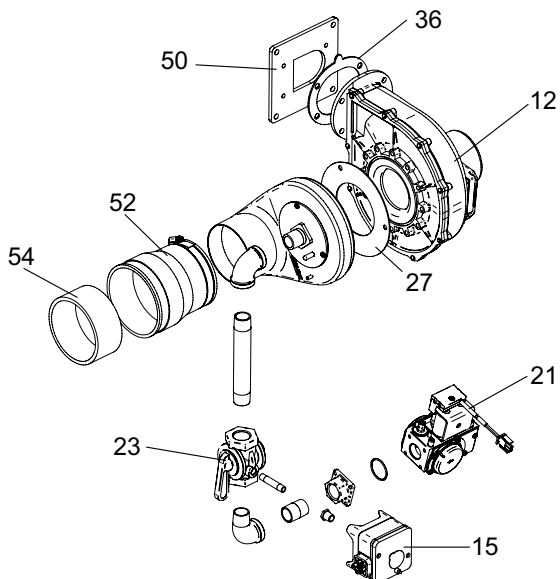

CONTROL PANEL ASSEMBLY

HEAT EXCHANGER ASSEMBLY

GAS TRAIN XPN 1.0

GAS TRAIN XPN 1.3, 1.5

ITEM NO.	PART NO.	DESCRIPTION	MODEL
HEAT EXCHANGER ASSEMBLY			
1	HEX30000	HEAT EXCHANGER	XP/N/L1000
1	HEX30001	HEAT EXCHANGER	XP/N/L1300
1	HEX30002	HEAT EXCHANGER	XP/N/L1500
CONTROLS			
2	RLY20023	LOW VOLTAGE CONNECTION BOARD	ALL
3	RLY30089	INTEGRADED CONTROL	XP/N/L1000
3	RLY30091	INTEGRADED CONTROL	XP/N/L1300-1500
3	RLY30090	INTEGRADED CONTROL HIGH ALTITUDE	XP/N/L1000
3	RLY30092	INTEGRADED CONTROL HIGH ALTITUDE	XP/N/L1300-1500
4	RLY30031	LCD DISPLAY	ALL
5	RLY2085	PUMP RELAY BOARD	ALL
6	RLY2222	1.5HP PUMP RELAY	ALL
7	RLY20054	ECS CONTROL BOARD	ALL
8	TST2032	INLET/OUTLET SENSOR	ALL
9	TST2044	BULB WELL, INLET/OUTLET SENSOR	ALL
10	HLC2701	MANUAL RESET HIGH LIMIT	ALL
11	TST2306	BULB WELL, HIGH LIMIT	ALL
12	FAN30005	FAN ASSEMBLY	XP/N/L1000
12	FAN30001	FAN ASSEMBLY	XP/N/L1300-1500
13	PRS2054	AIR PRESSURE SWITCH	ALL
13	PRS20018	AIR PRESSURE SWITCH, HIGH ALTITUDE	ALL
14	PRS2046	GAS PRESSURE SWITCH, LOW	ALL
15	PRS2047	GAS PRESSURE SWITCH, HIGH	ALL
16	SWT2006	ON/OFF SWITCH	ALL
17	RLY2105	RELAY, 24VAC	ALL
18	SWT2002	MOMENTARY OFF SWITCH, RED	ALL
19	SWT2003	MOMENTARY OFF SWITCH, BLACK	ALL
20	WTR30000	LOW WATER CUT-OFF, MANUAL RESET	ALL
20	WTR30001	LOW WATER CUT-OFF, AUTO RESET	ALL
-	WTR20011	PROBE, LWCO	ALL
-	WTR20000	BOOT, LWCO	ALL
GAS VALVES			
21	VAL30007	GAS VALVE ASSEMBLY NAT	XP/N1000
21	VAL30008	GAS VALVE ASSEMBLY NAT	XP/N1300
21	VAL30009	GAS VALVE ASSEMBLY NAT	XP/N1500
21	VAL30015	GAS VALVE ASSEMBLY LP	XPL1000
21	VAL30016	GAS VALVE ASSEMBLY LP	XPL1300
21	VAL30017	GAS VALVE ASSEMBLY LP	XPL1500
22	GKT2050	GAS VALVE GASKET	XP/N/L1300-1500
23	GAC2028	GAS CUT OFF VALVE 3/4"	XP/N/L1000
24	GAC2029	GAS CUT OFF VALVE 1X1	XP/N/L1300-1500
25	GKT2081	GASKET, VENTURI	XP/N/L1300-1500
26	VAL2951	GAS CUT OFF VALVE 1 1/2"	ALL
27	GKT2080	AIR SHROUD GASKET	XP/N/L1000
PILOT & BURNER ASSEMBLIES			
28	PLT3023	FLAME SENSOR W/ GASKET	ALL
29	GKT2450	GASKET, FLAME SENSOR	ALL
30	PLT30000	IGNITOR W/ GASKET	ALL
31	GKT2449	GASKET, IGNITOR	ALL
32	BNR30000	BURNER W/ GASKET	XP/N/L1000
32	BNR30001	BURNER W/ GASKET	XP/N/L1300
32	BNR30002	BURNER W/ GASKET	XP/N/L1500
33	GKT2062	GASKET, BURNER	ALL
34	WTR20001	FLAPPER VALVE ASSEMBLY & STABILATOR	ALL
35	GKT20012	GASKET, FLAPPER VALVE	ALL