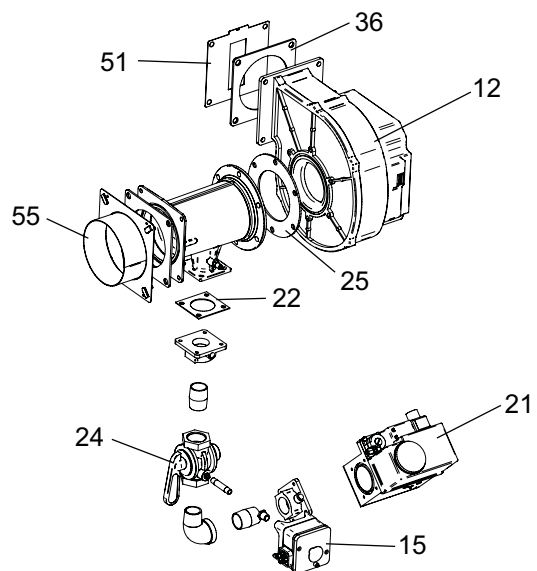

CONTROL PANEL ASSEMBLY

HEAT EXCHANGER ASSEMBLY

GAS TRAIN XPN 1.0

GAS TRAIN XPN 1.3, 1.5

ITEM NO.	PART NO.	DESCRIPTION	MODEL
HEAT EXCHANGER ASSEMBLY			
1	HEX30000	HEAT EXCHANGER	XP/N/L1000
1	HEX30001	HEAT EXCHANGER	XP/N/L1300
1	HEX30002	HEAT EXCHANGER	XP/N/L1500
CONTROLS			
2	RLY20023	LOW VOLTAGE CONNECTION BOARD	ALL
3	RLY30089	INTEGRADED CONTROL	XP/N/L1000
3	RLY30091	INTEGRADED CONTROL	XP/N/L1300-1500
3	RLY30090	INTEGRADED CONTROL HIGH ALTITUDE	XP/N/L1000
3	RLY30092	INTEGRADED CONTROL HIGH ALTITUDE	XP/N/L1300-1500
4	RLY30031	LCD DISPLAY	ALL
5	RLY2085	PUMP RELAY BOARD	ALL
6	RLY2222	1.5HP PUMP RELAY	ALL
7	RLY20054	ECS CONTROL BOARD	ALL
8	TST2032	INLET/OUTLET SENSOR	ALL
9	TST2044	BULB WELL, INLET/OUTLET SENSOR	ALL
10	HLC2701	MANUAL RESET HIGH LIMIT	ALL
11	TST2306	BULB WELL, HIGH LIMIT	ALL
12	FAN30005	FAN ASSEMBLY	XP/N/L1000
12	FAN30001	FAN ASSEMBLY	XP/N/L1300-1500
13	PRS2054	AIR PRESSURE SWITCH	ALL
13	PRS20018	AIR PRESSURE SWITCH, HIGH ALTITUDE	ALL
14	PRS2046	GAS PRESSURE SWITCH, LOW	ALL
15	PRS2047	GAS PRESSURE SWITCH, HIGH	ALL
16	SWT2006	ON/OFF SWITCH	ALL
17	RLY2105	RELAY, 24VAC	ALL
18	SWT2002	MOMENTARY OFF SWITCH, RED	ALL
19	SWT2003	MOMENTARY OFF SWITCH, BLACK	ALL
20	WTR30000	LOW WATER CUT-OFF, MANUAL RESET	ALL
20	WTR30001	LOW WATER CUT-OFF, AUTO RESET	ALL
-	WTR20011	PROBE, LWCO	ALL
-	WTR20000	BOOT, LWCO	ALL
GAS VALVES			
21	VAL30007	GAS VALVE ASSEMBLY NAT	XP/N1000
21	VAL30008	GAS VALVE ASSEMBLY NAT	XP/N1300
21	VAL30009	GAS VALVE ASSEMBLY NAT	XP/N1500
21	VAL30015	GAS VALVE ASSEMBLY LP	XPL1000
21	VAL30016	GAS VALVE ASSEMBLY LP	XPL1300
21	VAL30017	GAS VALVE ASSEMBLY LP	XPL1500
22	GKT2050	GAS VALVE GASKET	XP/N/L1300-1500
23	GAC2028	GAS CUT OFF VALVE 3/4"	XP/N/L1000
24	GAC2029	GAS CUT OFF VALVE 1X1	XP/N/L1300-1500
25	GKT2081	GASKET, VENTURI	XP/N/L1300-1500
26	VAL2951	GAS CUT OFF VALVE 1 1/2"	ALL
27	GKT2080	AIR SHROUD GASKET	XP/N/L1000
PILOT & BURNER ASSEMBLIES			
28	PLT3023	FLAME SENSOR W/ GASKET	ALL
29	GKT2450	GASKET, FLAME SENSOR	ALL
30	PLT30000	IGNITOR W/ GASKET	ALL
31	GKT2449	GASKET, IGNITOR	ALL
32	BNR30000	BURNER W/ GASKET	XP/N/L1000
32	BNR30001	BURNER W/ GASKET	XP/N/L1300
32	BNR30002	BURNER W/ GASKET	XP/N/L1500
33	GKT2062	GASKET, BURNER	ALL
34	WTR20001	FLAPPER VALVE ASSEMBLY & STABILATOR	ALL
35	GKT20012	GASKET, FLAPPER VALVE	ALL