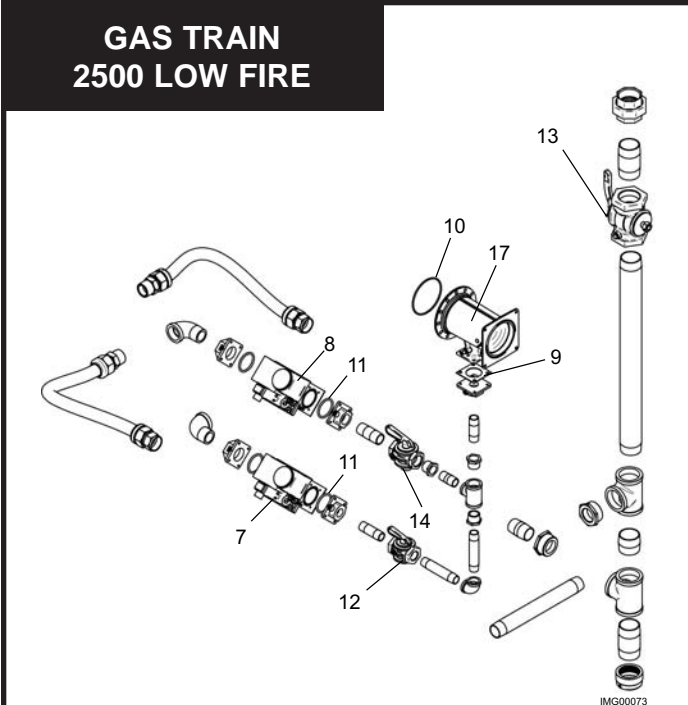

# DISPLAY PANEL

## GAS TRAIN 1500 & 2000 LOW FIRE

## GAS TRAIN 2500 HIGH FIRE

**GAS TRAIN  
3000 & 3500 LOW FIRE**

**GAS TRAIN  
3000 & 3500 HIGH FIRE**

**GAS TRAIN  
4000 & 5000 LOW FIRE**

**GAS TRAIN  
4000 & 5000 HIGH FIRE**

ITEM NO.	PART NO.	DESCRIPTION	MODEL
<b>CONTROLS</b>			
1	MSC2026	INDICATOR LIGHT RED	ALL
2	MSC2028	INDICATOR LIGHT GREEN	ALL
3	MSC40001	DISPLAY MOUNTING PLATE	ALL
4	WRE20126	KEY ASSEMBLY	ALL
<b>GAS TRAIN ASSEMBLY</b>			
5	VAL30039	GAS VALVE ASSEMBLY, NAT - HIGH FIRE	FBD1500
5	VAL30041	GAS VALVE ASSEMBLY, NAT - HIGH FIRE	FBD2000
5	VAL30042	GAS VALVE ASSEMBLY, NAT - HIGH FIRE	FBD2500