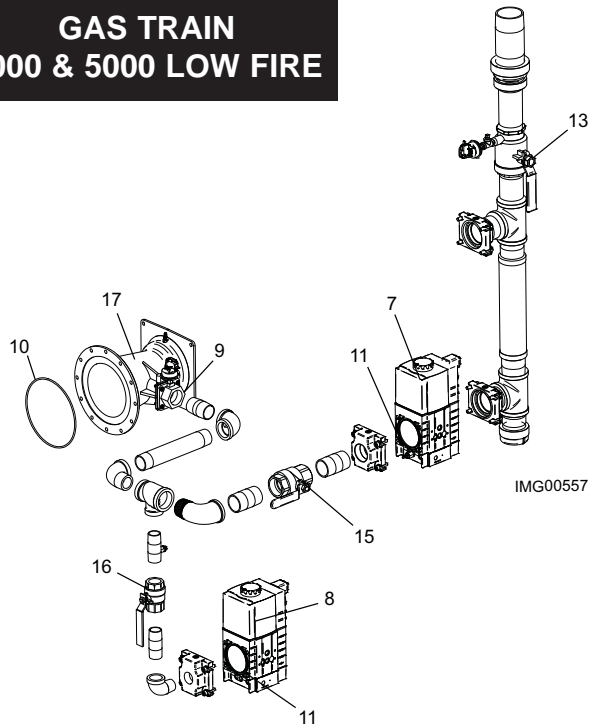

## GAS TRAIN 2500 HIGH FIRE

**GAS TRAIN  
3000 & 3500 LOW FIRE**

**GAS TRAIN  
3000 & 3500 HIGH FIRE**

**GAS TRAIN  
4000 & 5000 LOW FIRE**

**GAS TRAIN  
4000 & 5000 HIGH FIRE**

ITEM NO.	PART NO.	DESCRIPTION	MODEL
<b>CONTROLS</b>			
1	MSC2026	INDICATOR LIGHT RED	ALL
2	MSC2028	INDICATOR LIGHT GREEN	ALL
3	MSC40001	DISPLAY MOUNTING PLATE	ALL
4	WRE20126	KEY ASSEMBLY	ALL
<b>GAS TRAIN ASSEMBLY</b>			
5	VAL30039	GAS VALVE ASSEMBLY, NAT - HIGH FIRE	FBD1500
5	VAL30041	GAS VALVE ASSEMBLY, NAT - HIGH FIRE	FBD2000
5	VAL30042	GAS VALVE ASSEMBLY, NAT - HIGH FIRE	FBD2500