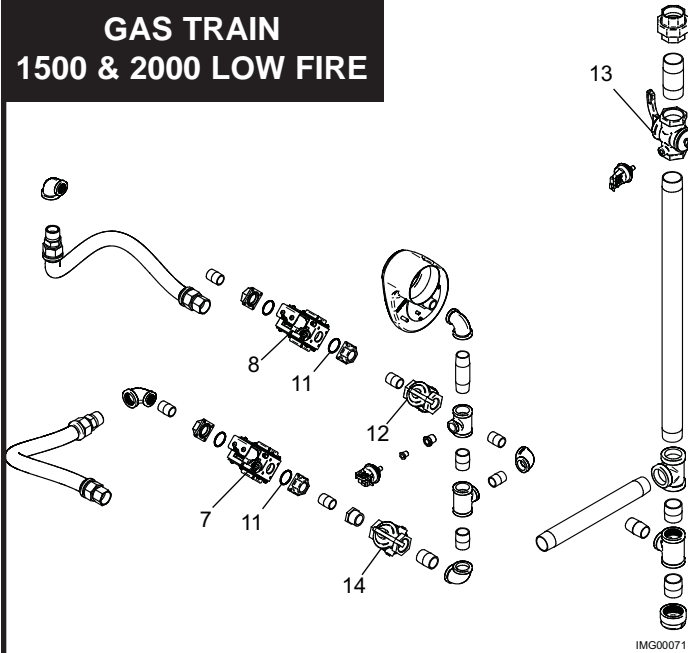

# DISPLAY PANEL

## GAS TRAIN 1500 & 2000 LOW FIRE

## GAS TRAIN 1500 & 2000 HIGH FIRE

## GAS TRAIN 2500 HIGH FIRE

**GAS TRAIN  
3000 & 3500 LOW FIRE**

**GAS TRAIN  
3000 & 3500 HIGH FIRE**

**GAS TRAIN  
4000 & 5000 LOW FIRE**

**GAS TRAIN  
4000 & 5000 HIGH FIRE**

ITEM NO.	PART NO.	DESCRIPTION	MODEL
<b>CONTROLS</b>			
1	MSC2026	INDICATOR LIGHT RED	ALL
2	MSC2028	INDICATOR LIGHT GREEN	ALL
3	MSC40001	DISPLAY MOUNTING PLATE	ALL
4	WRE20126	KEY ASSEMBLY	ALL
<b>GAS TRAIN ASSEMBLY</b>			
5	VAL30039	GAS VALVE ASSEMBLY, NAT - HIGH FIRE	FBD1500
5	VAL30041	GAS VALVE ASSEMBLY, NAT - HIGH FIRE	FBD2000
5	VAL30042	GAS VALVE ASSEMBLY, NAT - HIGH FIRE	FBD2500