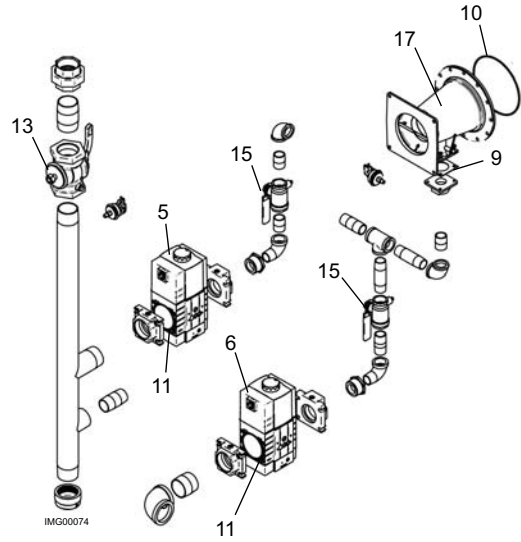

## GAS TRAIN 2500 HIGH FIRE

**GAS TRAIN  
3000 & 3500 LOW FIRE**

**GAS TRAIN  
3000 & 3500 HIGH FIRE**

**GAS TRAIN  
4000 & 5000 LOW FIRE**

**GAS TRAIN  
4000 & 5000 HIGH FIRE**

ITEM NO.	PART NO.	DESCRIPTION	MODEL
<b>CONTROLS</b>			
1	MSC2026	INDICATOR LIGHT RED	ALL
2	MSC2028	INDICATOR LIGHT GREEN	ALL
3	MSC40001	DISPLAY MOUNTING PLATE	ALL
4	WRE20126	KEY ASSEMBLY	ALL
<b>GAS TRAIN ASSEMBLY</b>			
5	VAL30039	GAS VALVE ASSEMBLY, NAT - HIGH FIRE	FBD1500
5	VAL30041	GAS VALVE ASSEMBLY, NAT - HIGH FIRE	FBD2000
5	VAL30042	GAS VALVE ASSEMBLY, NAT - HIGH FIRE	FBD2500