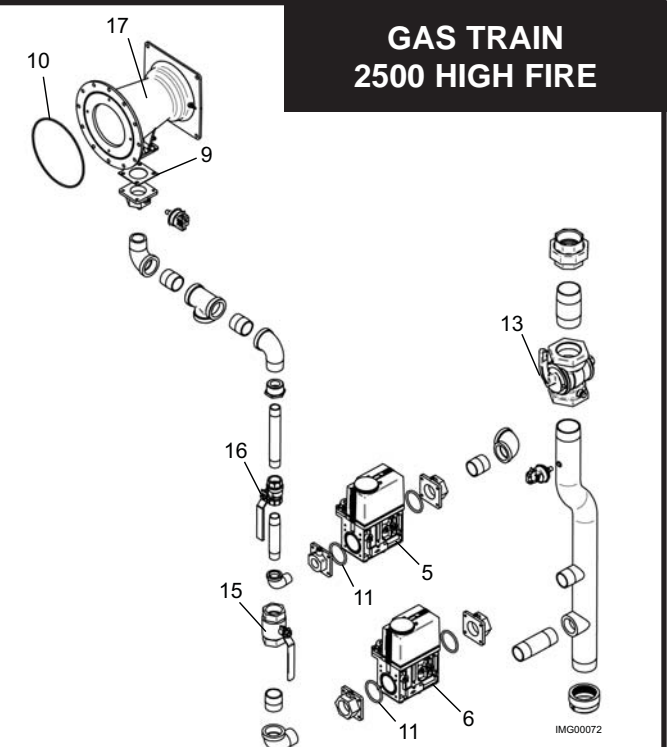

## GAS TRAIN 1500 & 2000 LOW FIRE

## GAS TRAIN 2500 HIGH FIRE

**GAS TRAIN  
3000 & 3500 LOW FIRE**

**GAS TRAIN  
3000 & 3500 HIGH FIRE**

**GAS TRAIN  
4000 & 5000 LOW FIRE**

**GAS TRAIN  
4000 & 5000 HIGH FIRE**

ITEM NO.	PART NO.	DESCRIPTION	MODEL
<b>CONTROLS</b>			
1	MSC2026	INDICATOR LIGHT RED	ALL
2	MSC2028	INDICATOR LIGHT GREEN	ALL
3	MSC40001	DISPLAY MOUNTING PLATE	ALL
4	WRE20126	KEY ASSEMBLY	ALL
<b>GAS TRAIN ASSEMBLY</b>			
5	VAL30039	GAS VALVE ASSEMBLY, NAT - HIGH FIRE	FBD1500
5	VAL30041	GAS VALVE ASSEMBLY, NAT - HIGH FIRE	FBD2000
5	VAL30042	GAS VALVE ASSEMBLY, NAT - HIGH FIRE	FBD2500