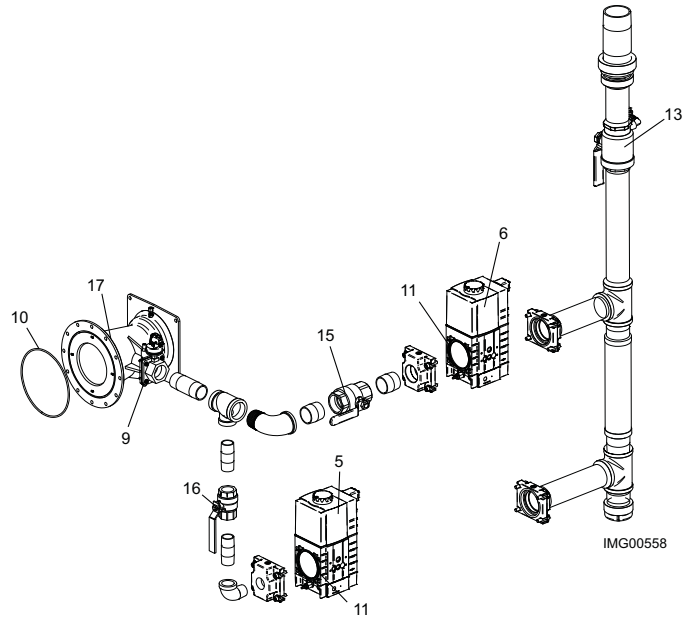

## GAS TRAIN 2500 HIGH FIRE

**GAS TRAIN  
3000 & 3500 LOW FIRE**

**GAS TRAIN  
3000 & 3500 HIGH FIRE**

**GAS TRAIN  
4000 & 5000 LOW FIRE**

**GAS TRAIN  
4000 & 5000 HIGH FIRE**

ITEM NO.	PART NO.	DESCRIPTION	MODEL
<b>CONTROLS</b>			
1	MSC2026	INDICATOR LIGHT RED	ALL
2	MSC2028	INDICATOR LIGHT GREEN	ALL
3	MSC40001	DISPLAY MOUNTING PLATE	ALL
4	WRE20126	KEY ASSEMBLY	ALL
<b>GAS TRAIN ASSEMBLY</b>			
5	VAL30039	GAS VALVE ASSEMBLY, NAT - HIGH FIRE	FBD1500
5	VAL30041	GAS VALVE ASSEMBLY, NAT - HIGH FIRE	FBD2000
5	VAL30042	GAS VALVE ASSEMBLY, NAT - HIGH FIRE	FBD2500