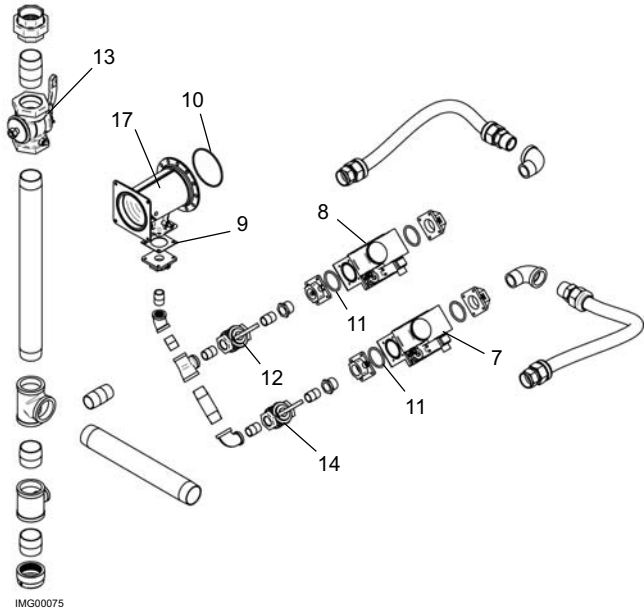

## GAS TRAIN 2500 HIGH FIRE

**GAS TRAIN  
3000 & 3500 LOW FIRE**

**GAS TRAIN  
3000 & 3500 HIGH FIRE**

**GAS TRAIN  
4000 & 5000 LOW FIRE**

**GAS TRAIN  
4000 & 5000 HIGH FIRE**

ITEM NO.	PART NO.	DESCRIPTION	MODEL
<b>CONTROLS</b>			
1	MSC2026	INDICATOR LIGHT RED	ALL
2	MSC2028	INDICATOR LIGHT GREEN	ALL
3	MSC40001	DISPLAY MOUNTING PLATE	ALL
4	WRE20126	KEY ASSEMBLY	ALL
<b>GAS TRAIN ASSEMBLY</b>			
5	VAL30039	GAS VALVE ASSEMBLY, NAT - HIGH FIRE	FBD1500
5	VAL30041	GAS VALVE ASSEMBLY, NAT - HIGH FIRE	FBD2000
5	VAL30042	GAS VALVE ASSEMBLY, NAT - HIGH FIRE	FBD2500