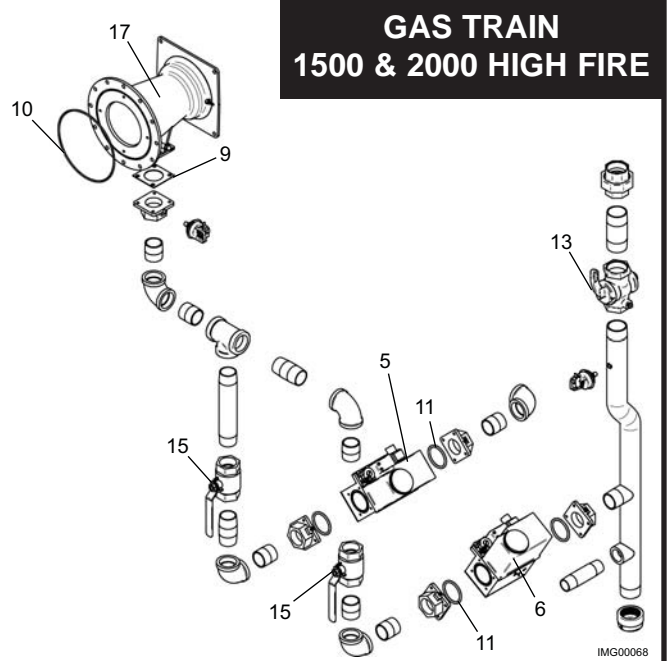

GAS TRAIN 1500 & 2000 HIGH FIRE